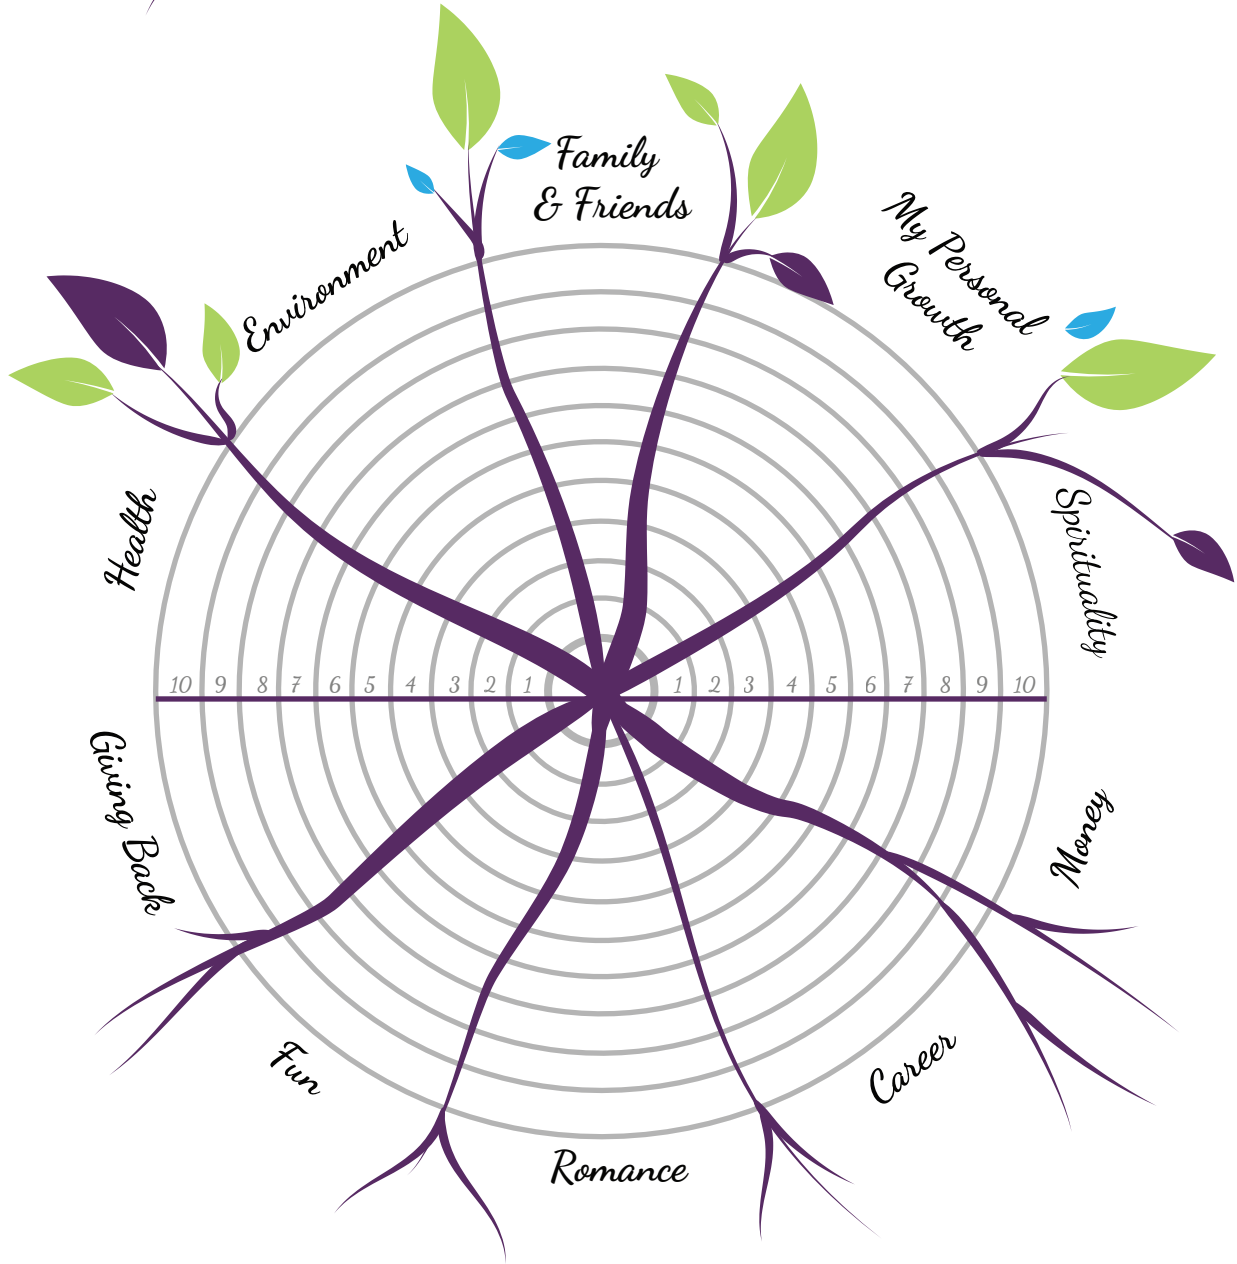

Wheel of Life

On a scale of 1-10, starting in the centre at 0, rate your level of success and satisfaction in each area, and colour in the space between 0 and your rating.